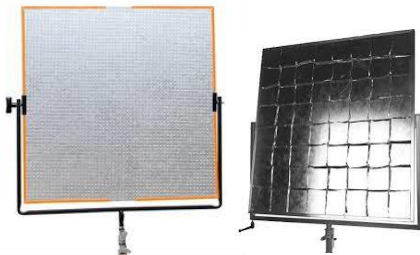

REFLECTORS

4 X 4 REFLECTORS
4 X 4 MIRRORS
4 X 4 FRAMES WITH PERSPLEX